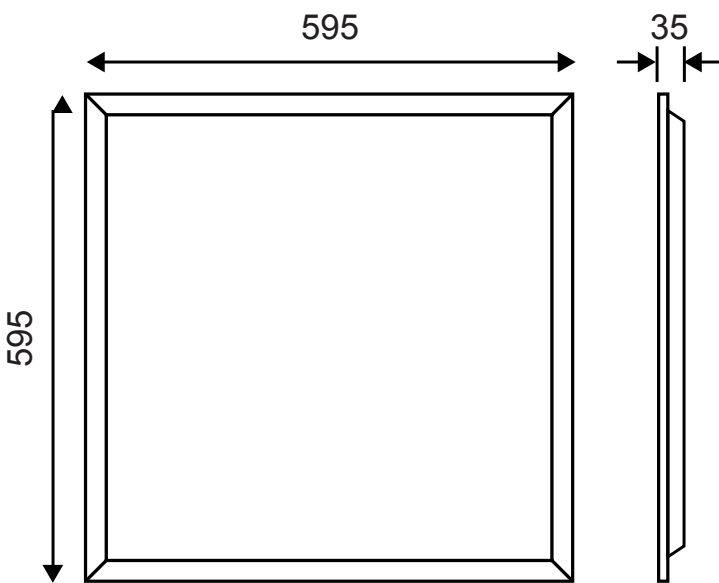

### INFORMATION

Measuring 595mm x 595mm x 35mm, this new LUMiLiFe 36W Backlit LED panel (UGR<22) light typically replaces 4 x 600mm T8/T5 fluorescent tubes lights set in 600 x600 grids. Which is why they're the popular lighting choice for hotels, factories, offices, schools, colleges, hospitals and the like. Energy use will be reduced by up to 50% when replacing fluorescent with LED panels and you'll notice a dramatic improvement in light quality.

### DIMENSIONS (mm)

All dimension tolerances are ±0.5mm unless otherwise stated.