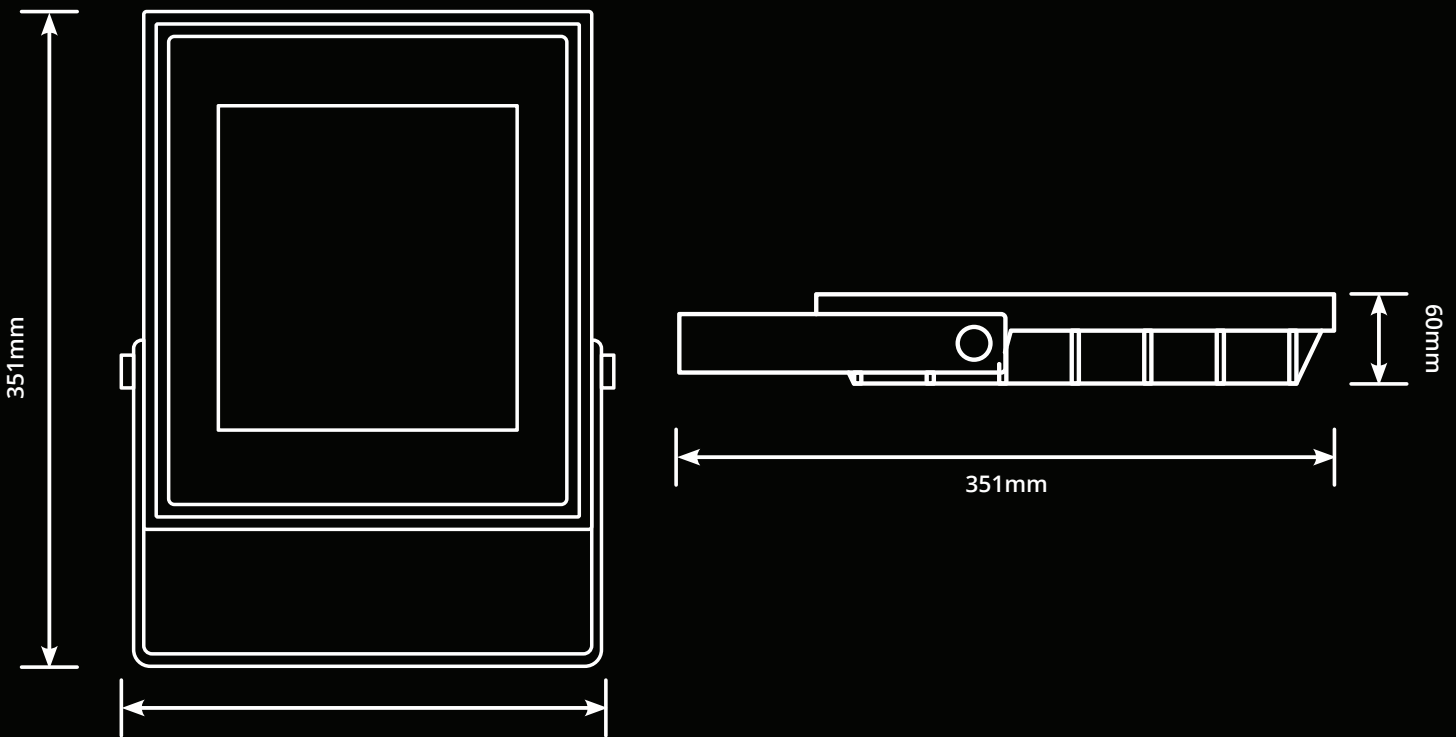

LUMiLiFE

IP65 - 70W

FLOODLIGHT

CODE	DESCRIPTION	CASE QTY	LUMENS	WATTAGE	KELVIN
S16271	LUMI150WFLOOD5000K	6	17250	150	6000

Case Qty as Reference - Product Can Be Ordered in Single Units

FREE lighting Design Service Available