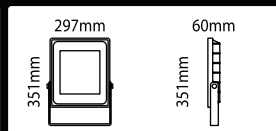

LUMiLiFE

IP65 - 70W

FLOODLIGHT

CODE	DESCRIPTION	CASE QTY	LUMENS	WATTAGE	KELVIN
S16271	LUMI150WFLOOD5000K	6	17250	150	6000

Case Qty as Reference - Product Can Be Ordered in Single Units

FREE lighting Design Service Available