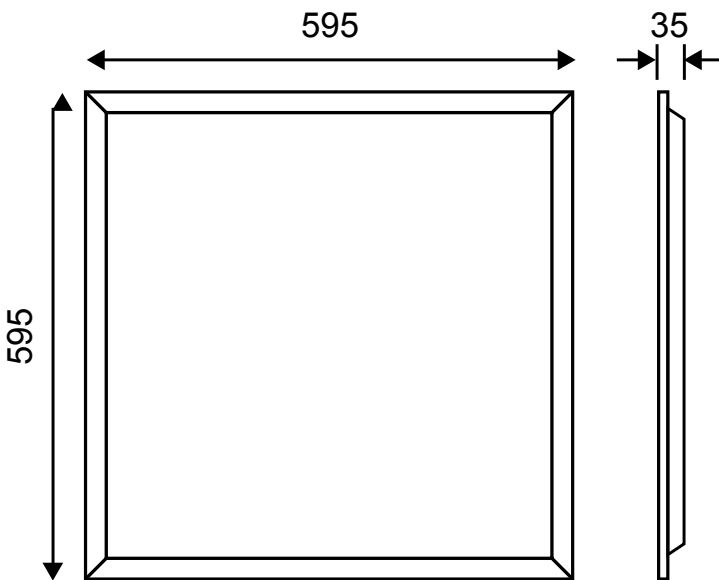

### INFORMATION

Measuring 595mm x 595mm x 35mm, this new LUMiLiFe 36W Backlit LED panel (UGR<19) light typically replaces 4 x 600mm T8/T5 fluorescent tubes lights set in 600 x 600 grids. Which is why they're the popular lighting choice for hotels, factories, offices, schools, colleges, hospitals and the like. Energy use will be reduced by up to 50% and you'll notice a dramatic improvement in light quality.

### DIMENSIONS (mm)

All dimension tolerances are ±0.5mm unless otherwise stated.