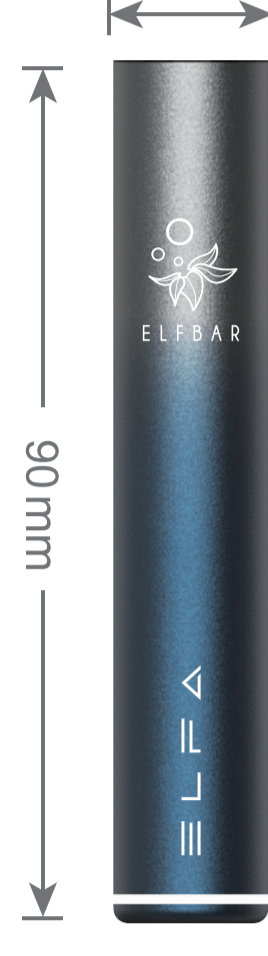

Size: Φ 16 × 90 mm

Puffs: Up to 600

Charging Port: Type-C