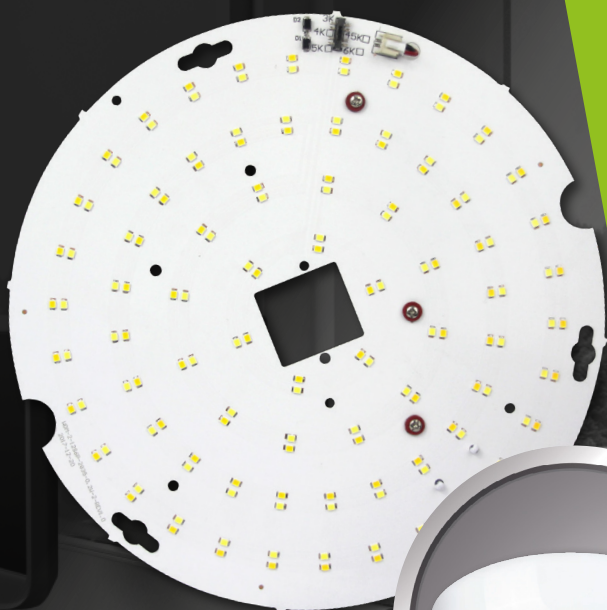

8w – Circular CCT LED Gear Tray

Ø243mm

30mm

- 8w
- 115 Lumens Per Watt
- 880 Lumens
- Flicker Free
- CRI : >80
- PF : >0.5
- 220 - 240V AC
- 50Hz
- Beam Angle: 120°
- Driver: Isolated Driver
- Working Temp: -20° to + 40°C
- Terminal: Quick Fit Push Terminal – 3-Way
- Aluminium PCB Board
- Available Function with;
 - Microwave Sensor Features
 - Emergency Features
 - Emergency Lumens: 150~200 (10%)*
 - Battery: Lithium Battery (SPEC)
 - Emergency Period: 3 Hours
- Tray Dimesions - Ø 243mm x 30mm

On Emergency Versions

CODE	DESCRIPTION	CASE QTY	BARCODE
S17320	8W LED Gear Tray CCT	20	5050028238645
S17321	8W LED Emer Gear Tray CCT	20	5050028238652
S17322	8W Bulkhead Body	20	5050028238669

Case Qty as Reference - Product Can Be Ordered in Single Units