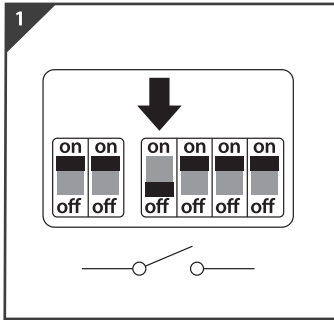

Installation

Switch OFF at mains supply before installing