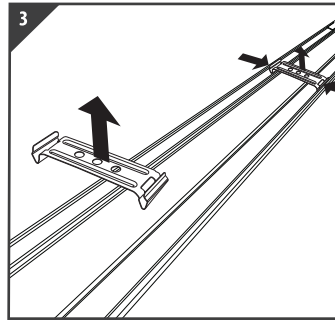

Remove all clips