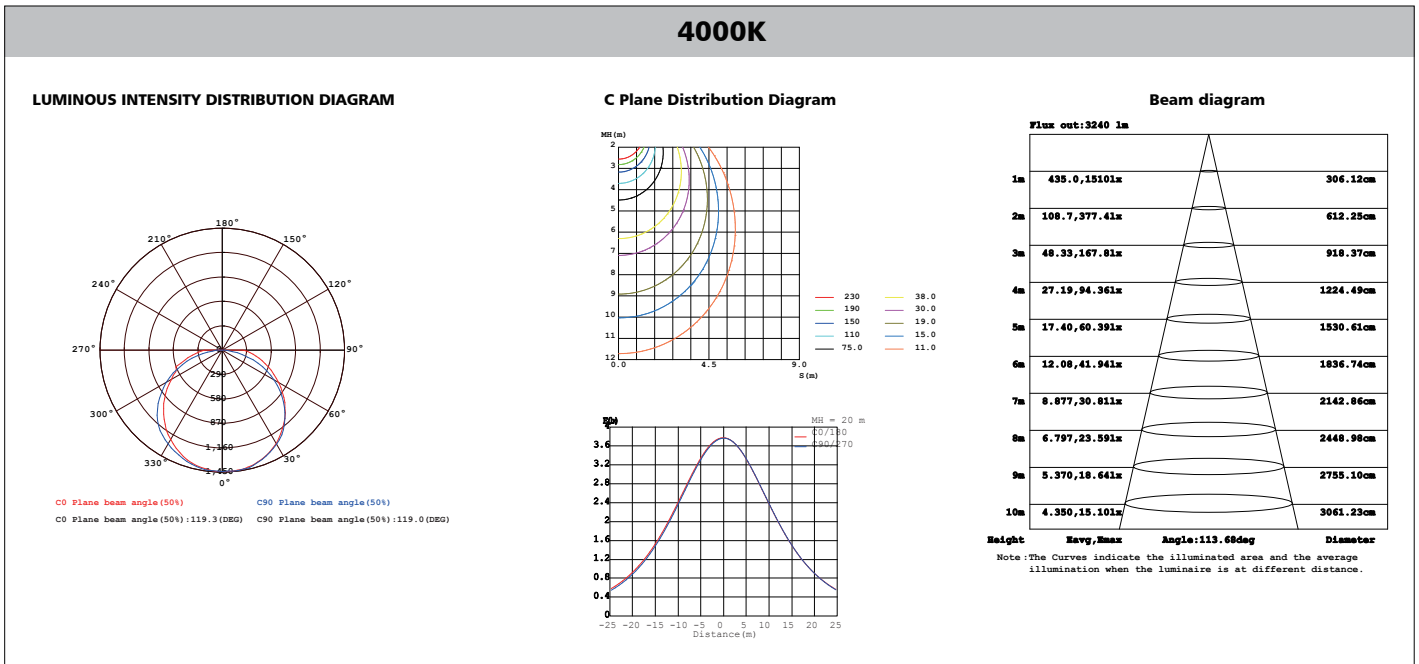

Photometric Diagram