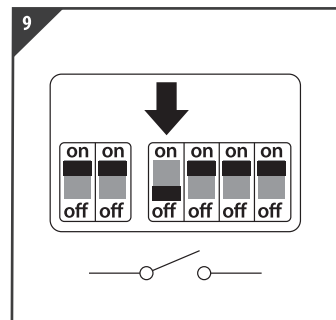

Return power. Switch ON at mains supply

Packaging Information

	SIZE(CM)	N.W/pc (KGS)	G.W.(KGS)	Q'TY(PCS)
Carton	183.5*32.5*18	0.72	16	20

	CTNS	Q'TY(PCS)	VOLUME(CBM)
20" standard container	260	5200	27.91
40" standard container	633	12660	67.95