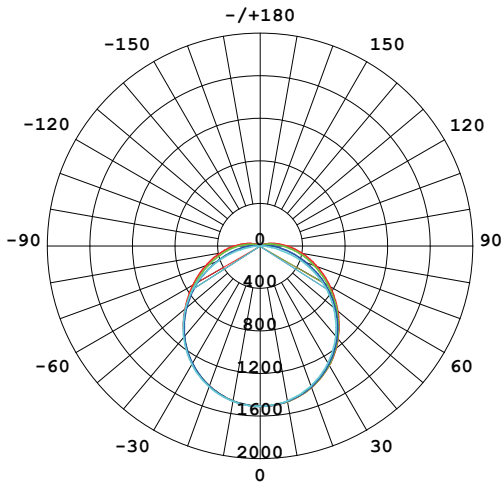

Product Information

Technical Specifications

Model	Voltage	Power	Power Factor	Lumen (±5%)	Beam angle	CCT	Lifespan	CRI	Dimmable	Dimension
S15078	AC185-265V	60W	>0.9	5400	120°	4000K	25000h	>80	No	1810*75*25mm

Polar Diagram Comparison

- UNIT : cd**
- C0/180 , 118.9
 - C30/210 , 116.8
 - C60/240 , 114.2
 - C90/270 , 113.8

AVERAGE BEAM ANGLE (50%) : 115.9 DEG

Average Lumen Maintenance and Chromaticity Shift VS. Time