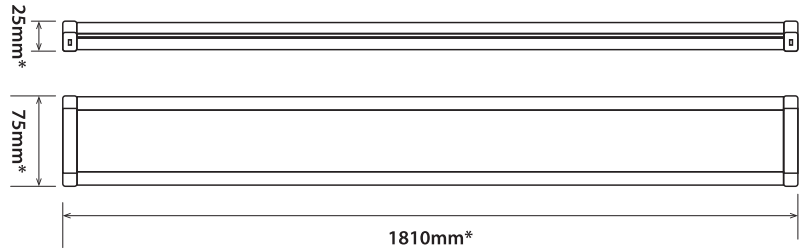

Product Information

Technical Specifications

Model	Voltage	Power	Power Factor	Lumen (±5%)	Beam angle	CCT	Lifespan	CRI	Dimmable	Dimension
S15078	AC185-265V	60W	>0.9	5400	120°	4000K	25000h	>80	No	1810*75*25mm