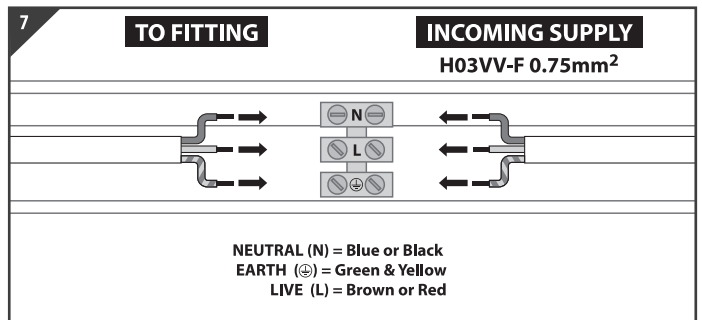

Installation

Switch OFF at mains supply before installing

Compress the clip to remove from the fitting

Remove all clips

Mark the positioning for all the clips. Ensure alignment is perfectly straight.

Use the correct sized drill bit and type for the mounting surface

Secure brackets with the wall plugs and screws provided

Insert correct supply (240 V/50Hz H03VV-F 0.75mm² core cable) and wiring from the fitting into terminal block (not provided), tighten all screws in block.