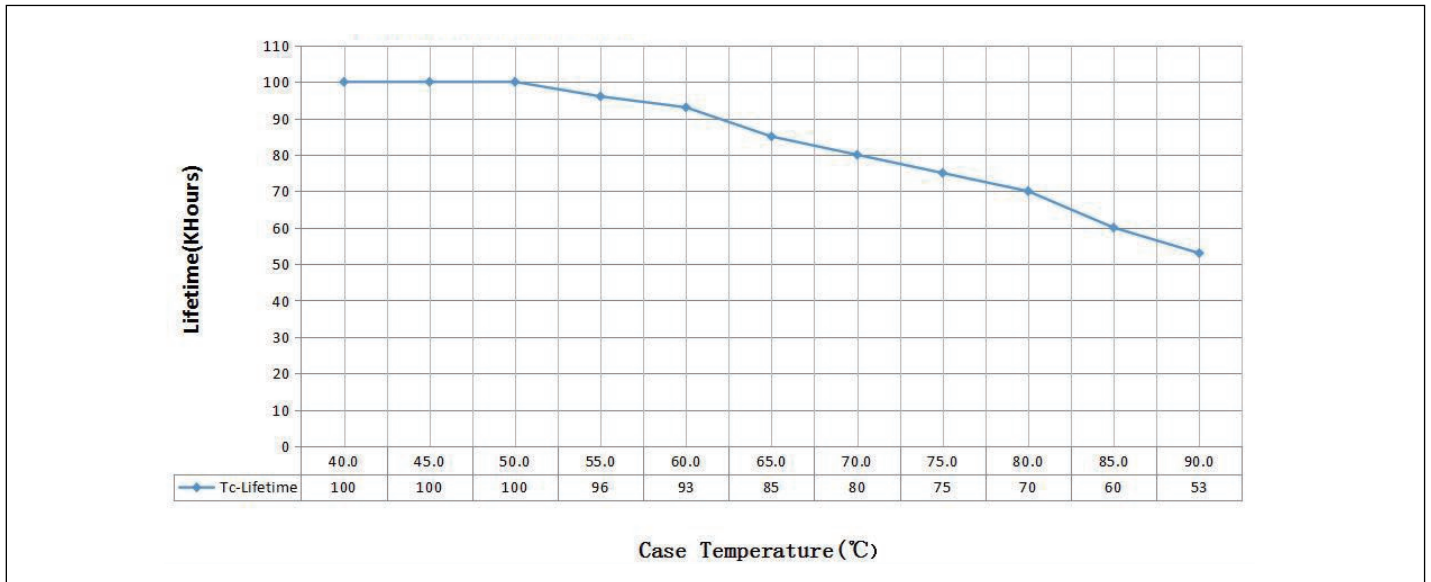

Product Information

Technical Specifications

Model	Voltage	Power	Power Factor	Lumen (±5%)	Beam angle	CCT	Lifespan	CRI	Dimmable	Dimension
S15078	AC185-265V	60W	>0.9	5400	120°	4000K	25000h	>80	No	1810*75*25mm

Polar Diagram Comparison

- UNIT : cd**
- C0/180 , 118.9
 - C30/210 , 116.8
 - C60/240 , 114.2
 - C90/270 , 113.8

AVERAGE BEAM ANGLE (50%) : 115.9 DEG

Average Lumen Maintenance and Chromaticity Shift VS. Time