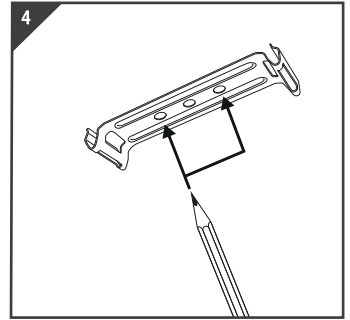

Installation

Switch OFF at mains supply before installing

Compress the clip to remove from the fitting

Remove all clips

Mark the positioning for all the clips. Ensure alignment is perfectly straight.

Use the correct sized drill bit and type for the mounting surface

Secure brackets with the wall plugs and screws provided

Insert correct supply (240 V/50Hz H03VV-F 0.75mm² core cable) and wiring from the fitting into terminal block (not provided), tighten all screws in block.