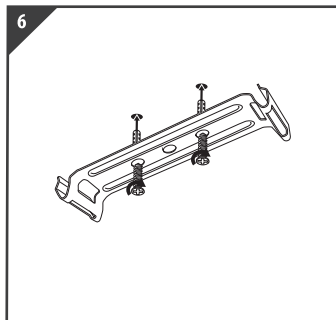

Installation

Switch OFF at mains supply before installing

Compress the clip to remove from the fitting

Remove all clips

Mark the positioning for all the clips. Ensure alignment is perfectly straight.

Use the correct sized drill bit and type for the mounting surface

Secure brackets with the wall plugs and screws provided

Insert correct supply (240 V/50Hz H03VV-F 0.75mm² core cable) and wiring from the fitting into terminal block (not provided), tighten all screws in block.