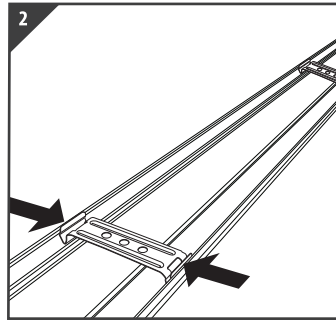

Compress the clip to remove from the fitting