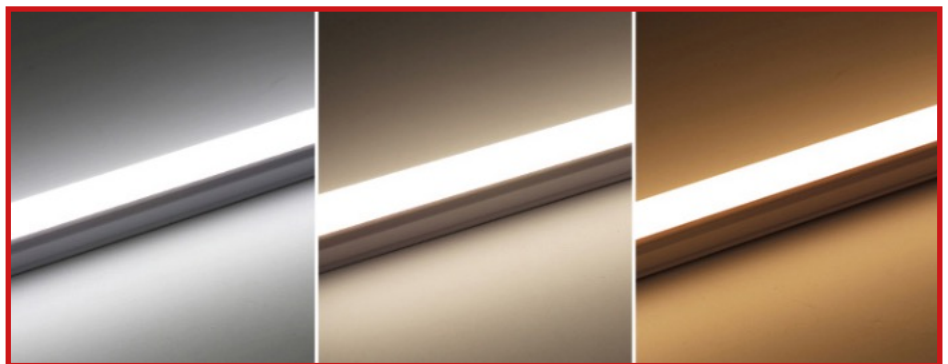

Energizer®

CCT LED T8 Tubes

One light -
3 Colour options

Available in
3 Sizes

- 2ft - 60cm
- 4ft - 120cm
- 5 ft - 150cm

Low Power
Consumption

Retro fit to
traditional
T8 tubes

6,500 Kelvin
Daylight

4,000 Kelvin
Cool White

3,000 Kelvin
Warm White

| Model | Lumens | Power | Energy Class | Dimensions | Case Qty | EAN | Outer |
|--------|--------|---------|--------------|-------------|----------|---------------|---------------|
| S28632 | 1080 | 9Watts | E | 600 x 28mm | 25 | 5050028325741 | 5050028325772 |
| S28633 | 2160 | 18Watts | E | 1200 x 28mm | 25 | 5050028325758 | 5050028325789 |
| S28634 | 2640 | 22Watts | E | 1500 x 28mm | 25 | 5050028325765 | 5050028325746 |